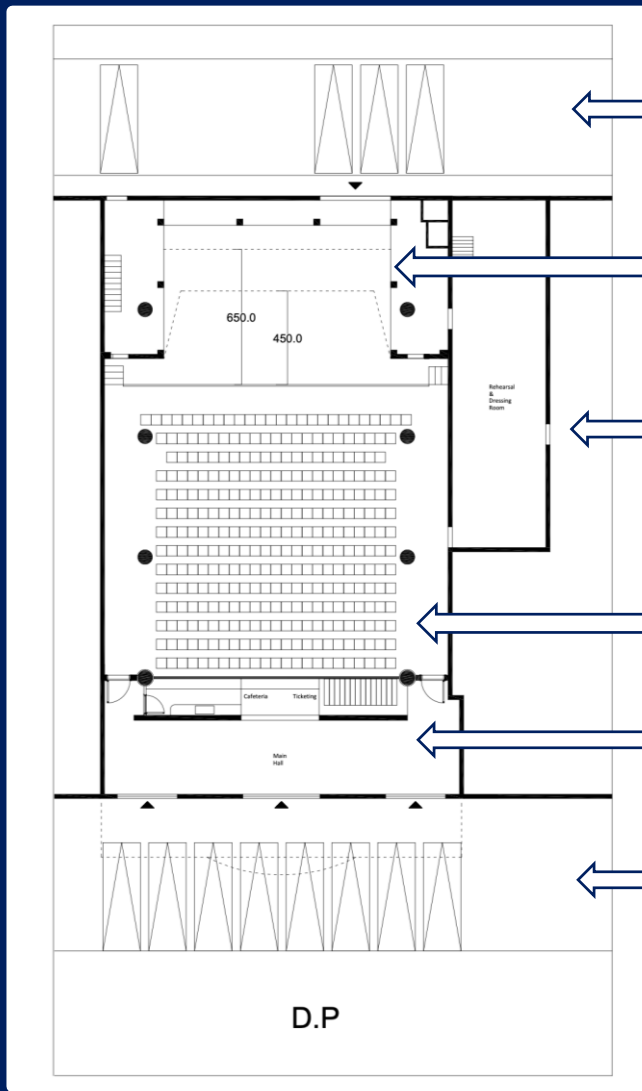

Private Parking for Artists

Stage

Dancing & Dressing Room

Seating Area

Reception Hall

Entrance;
*Easy access
*Wheelchair-friendly
*No stairs