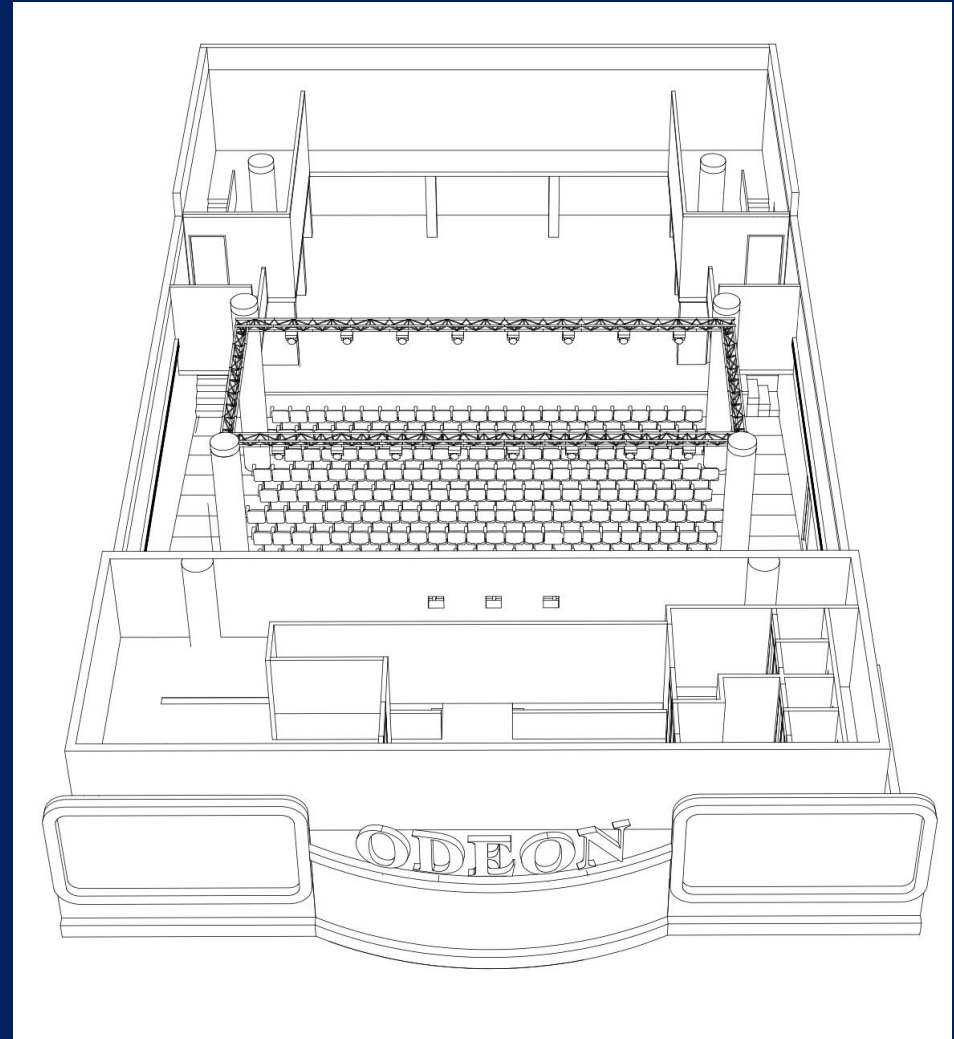

RENTAL

Details

Whether you are organizing:

- **Play**
  Adult theater/Comedy Show
- **Concert**
  Music Concert
- **Corporate Event;**
  Conferences/Seminars
- **Educational Workshops**
  Trainings/Seminars

Our team is dedicated to ensuring your event is a resounding success.